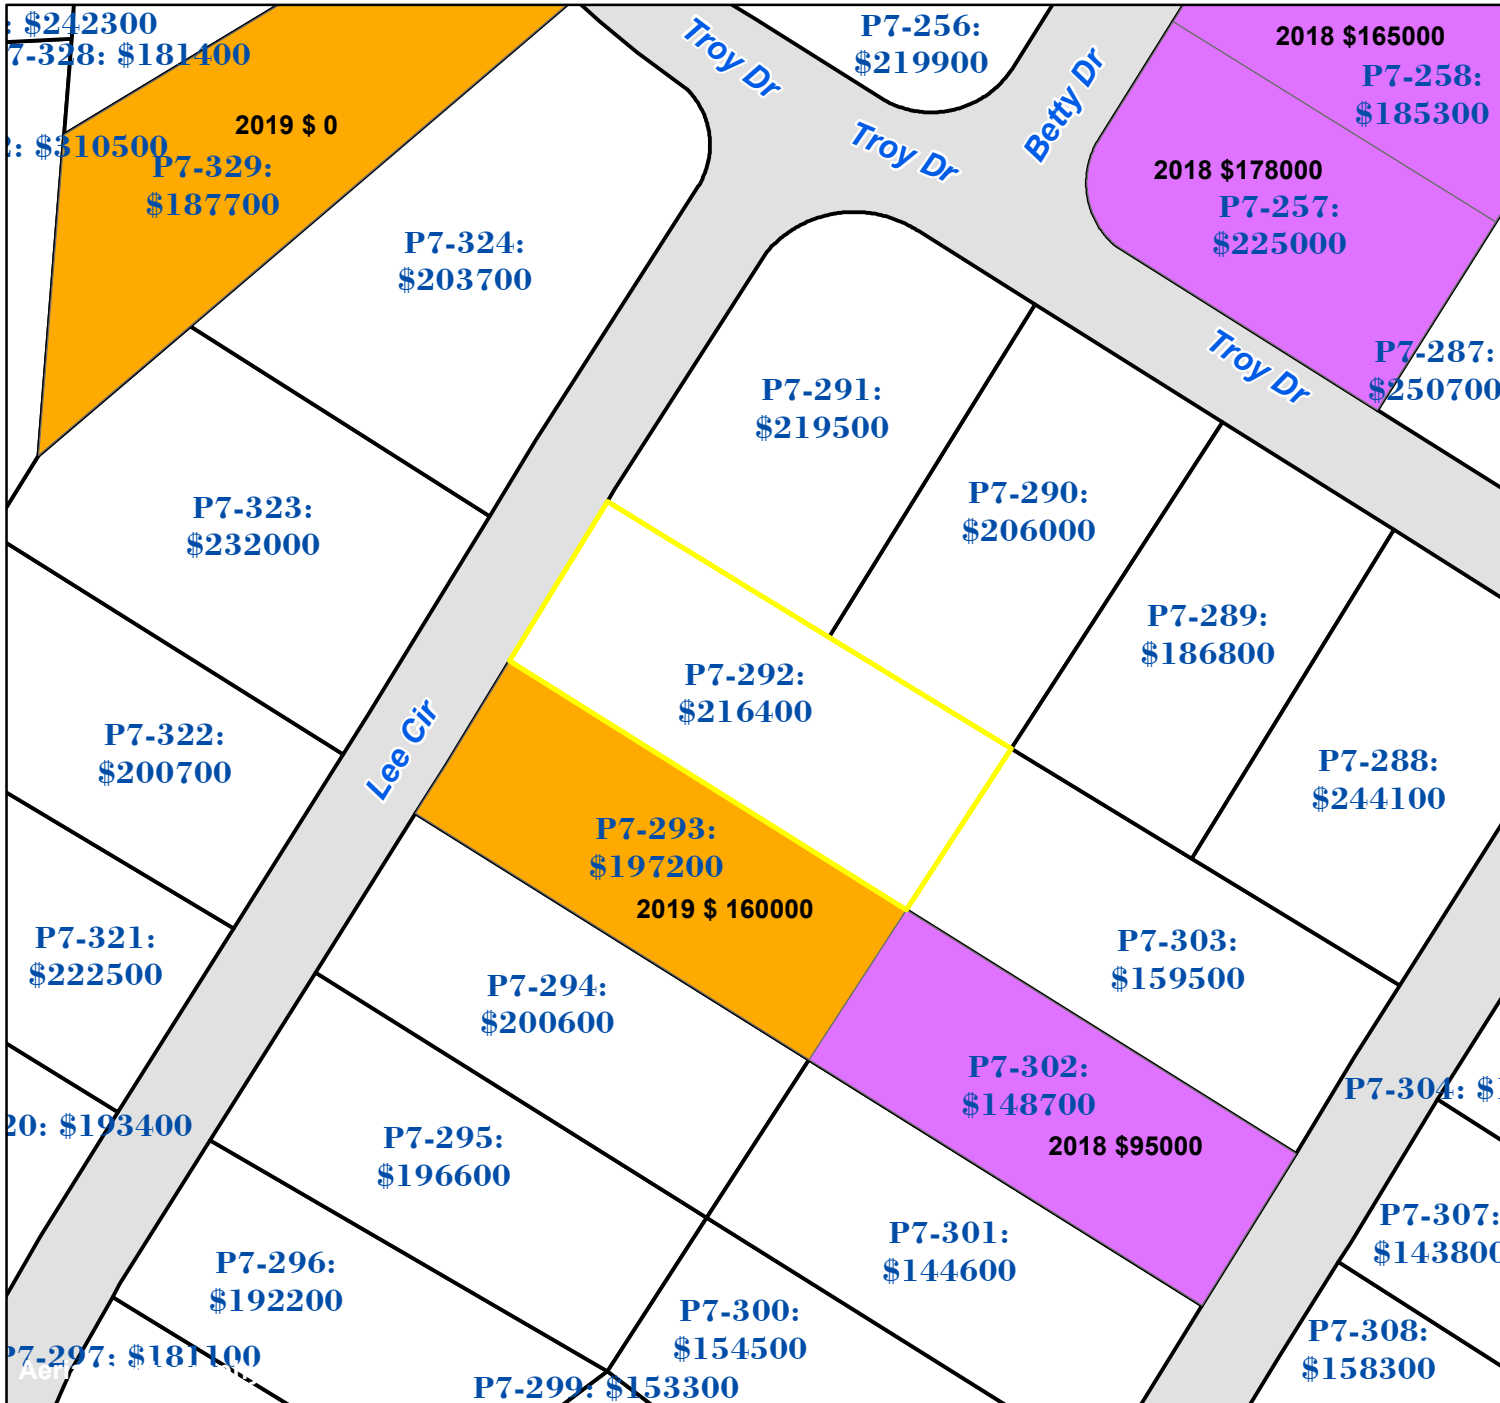

Pasquotank County, NC

Parcel ID: 7982 811893
 Map: P7-292

LOT: 180

00105 LEE CIRCLE
 PECK, GREGORY R & SUSAN J

105 LEE CIRCLE
 ELIZABETH CITY NC 27909

Deed Book: 590
 Deed Page: 117
 Date: 0

Land Value: 26100
 Ag Value: 0
 Bldg Value: 190300
 Total Value: 216400

Taxed Acres: 0.551

Legend

- Sales in 2022
- Sales in 2021
- Sales in 2020
- Sales in 2019
- Sales in 2018

PASQUOTANK COUNTY NC

Date: 2/28/2023

Property Ownership/
 Lines as of January 1, 2023

NOT A SURVEY

This map was created from historic maps, recorded deeds and surveys.
 It CAN NOT be used to convey land, settle land disputes or build fences.